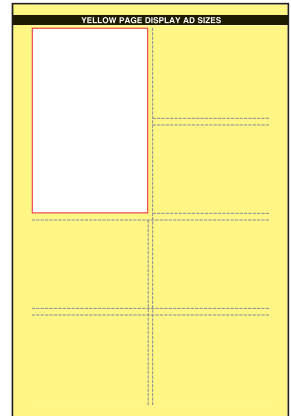

# SAMPLE YELLOW PAGE DISPLAY AD SIZES – 6x9 SPIRAL

All dimensions are  
Width × Height (depth)

### QC Quarter Column

Inches =  
W 2.306 × 1.89 H

Points =  
W 166 × 136 H

### DQC Double Quarter Column

Inches =  
W 4.764 × 1.89 H

Points =  
W 362 × 136 H

### HC Half Column

Inches =  
W 2.306 × 3.81 H

Points =  
W 166 × 274.5 H