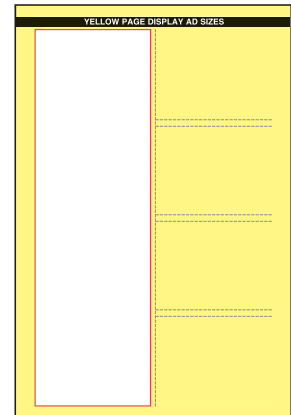

### DQC Double Quarter Column

Inches =  
W 4.764 × 1.89 H

Points =  
W 362 × 136 H

### HC Half Column

Inches =  
W 2.306 × 3.81 H

Points =  
W 166 × 274.5 H

### HP Half Page

Inches =  
W 4.764 × 3.81 H

Points =  
W 362 × 274.5 H

### FC Full Column

Inches =  
W 2.306 × 7.65 H

Points =  
W 166 × 551.5 H