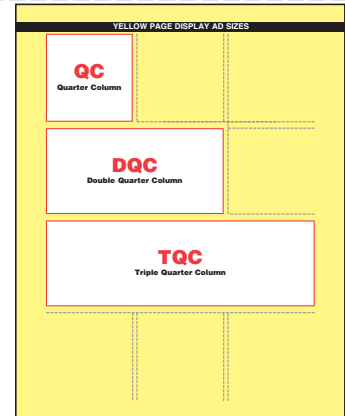

Sample Yellow Page Display Ad Sizes – 8x10.5 Book

ALL DIMENSIONS SHOWN ARE WIDTH × HEIGHT (DEPTH)

ASK ABOUT FULL COLOR

(use a color photo or logo)

WHITE PAGE ADVERTISING ALSO AVAILABLE

For complete details

800-761-5234

ndpub.com

HP
Half Page
Inches =
W 7 × 4.535 H
Points =
W 504 × 326.5 H

QC
Quarter Col
Inches =
W 2.194 × 2.236 H
Points =
W 158 × 161 H

DQC
Double Quarter Col
Inches =
W 4.597 × 2.236 H
Points =
W 331 × 161 H

TQC
Triple Quarter Col
Inches =
W 7 × 2.236 H
Points =
W 504 × 161 H

TTQC
Triple Three Quarter Col
Inches =
W 7 × 6.833 H
Points =
W 504 × 492 H

HC
Half Col
Inches =
W 2.194 × 4.535 H
Points =
W 158 × 326.5 H

DHC
Double Half Col
Inches =
W 4.597 × 4.535 H
Points =
W 331 × 326.5 H

FP
Full Page
Inches =
W 7 × 9.132 H
Points =
W 504 × 657.5 H

HS*
In-Line Ads

2HSW 2.194 × 1 H
3HSW 2.194 × 1.5 H
4HSW 2.194 × 2 H
5HSW 2.194 × 2.5 H
6HSW 2.194 × 3 H
7HSW 2.194 × 3.5 H
8HSW 2.194 × 4 H