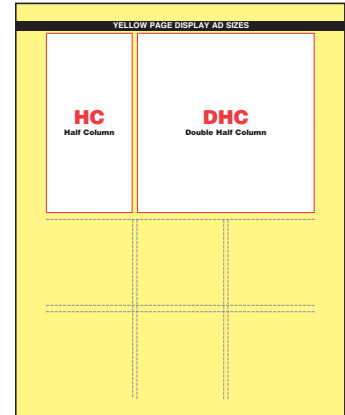

Sample Yellow Page Display Ad Sizes – 8x10.5 Book

ALL DIMENSIONS SHOWN ARE WIDTH × HEIGHT (DEPTH)

ASK ABOUT FULL COLOR

(use a color photo or logo)

WHITE PAGE ADVERTISING ALSO AVAILABLE

For complete details

800-761-5234

ndpub.com

HP
Half Page
Inches =
W 7 × 4.535 H
Points =
W 504 × 326.5 H

QC
Quarter Col
Inches =
W 2.194 × 2.236 H
Points =
W 158 × 161 H

DQC
Double Quarter Col
Inches =
W 4.597 × 2.236 H
Points =
W 331 × 161 H

TQC
Triple Quarter Col
Inches =
W 7 × 2.236 H
Points =
W 504 × 161 H

TTQC
Triple Three Quarter Col
Inches =
W 7 × 6.833 H
Points =
W 504 × 492 H

HC
Half Col
Inches =
W 2.194 × 4.535 H
Points =
W 158 × 326.5 H

DHC
Double Half Col
Inches =
W 4.597 × 4.535 H
Points =
W 331 × 326.5 H

FP
Full Page
Inches =
W 7 × 9.132 H
Points =
W 504 × 657.5 H

HS*
In-Line Ads

2HSW 2.194 × 1 H
3HSW 2.194 × 1.5 H
4HSW 2.194 × 2 H
5HSW 2.194 × 2.5 H
6HSW 2.194 × 3 H
7HSW 2.194 × 3.5 H
8HSW 2.194 × 4 H