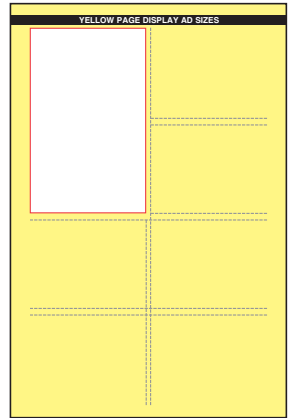

Sample Yellow Page Display Ad Sizes – 6x9 Book

All dimensions are
Width × Height (depth)

**ASK ABOUT
FULL COLOR**
(use a color photo or logo)

WHITE PAGE ADVERTISING
ALSO AVAILABLE

For complete details
800-761-5234
ndpub.com

QC
Quarter Column

Inches =
W 2.43 × 1.89 H

Points =
W 175 × 136 H

DQC
**Double
Quarter Column**

Inches =
W 5 × 1.89 H

Points =
W 360 × 136 H

HC
Half Column

Inches =
W 2.43 × 3.81 H

Points =
W 175 × 274.5 H

HP
Half Page

Inches =
W 5 × 3.81 H

Points =
W 362 × 274.5 H

FC
Full Column

Inches =
W 2.43 × 7.65 H

Points =
W 173 × 549 H

FP
Full Page

Inches =
W 5 × 7.65 H

Points =
W 362 × 551.5 H

HS*
In-Line Ads

**In column; inserts by
classification & alpha*

(sizes = inches)

- 2HSW 2.43 × 1 H
- 3HSW 2.43 × 1.5 H
- 4HSW 2.43 × 2 H
- 5HSW 2.43 × 2.5 H
- 6HSW 2.43 × 3 H
- 7HSW 2.43 × 3.5 H
- 8HSW 2.43 × 4 H