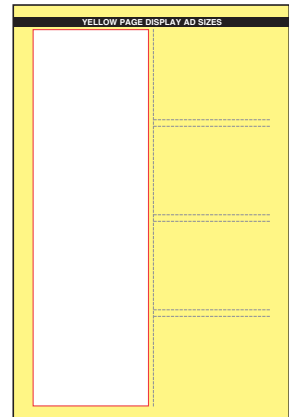

QC
Quarter Column

Inches =
W 2.43 × 1.89 H

Points =
W 175 × 136 H

DQC
**Double
Quarter Column**

Inches =
W 5 × 1.89 H

Points =
W 360 × 136 H

HC
Half Column

Inches =
W 2.43 × 3.81 H

Points =
W 175 × 274.5 H

HP
Half Page

Inches =
W 5 × 3.81 H

Points =
W 362 × 274.5 H

FC
Full Column

Inches =
W 2.43 × 7.65 H

Points =
W 173 × 549 H

FP
Full Page

Inches =
W 5 × 7.65 H

Points =
W 362 × 551.5 H

HS*
In-Line Ads

**In column; inserts by
classification & alpha*

(sizes = inches)

- 2HSW 2.43 × 1 H
- 3HSW 2.43 × 1.5 H
- 4HSW 2.43 × 2 H
- 5HSW 2.43 × 2.5 H
- 6HSW 2.43 × 3 H
- 7HSW 2.43 × 3.5 H
- 8HSW 2.43 × 4 H