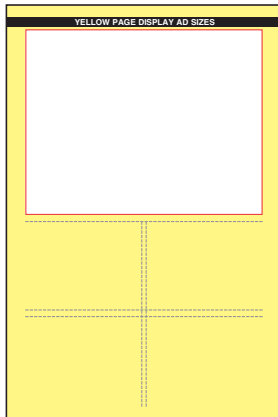

Sample Yellow Page Display Ad Sizes – 6x9 Book

All dimensions are
Width × Height (depth)

**ASK ABOUT
FULL COLOR**
(use a color photo or logo)

WHITE PAGE ADVERTISING
ALSO AVAILABLE

For complete details
800-761-5234
ndpub.com

QC
Quarter Column

Inches =
W 2.43 × 1.89 H

Points =
W 175 × 136 H

DQC
**Double
Quarter Column**

Inches =
W 5 × 1.89 H

Points =
W 360 × 136 H

HC
Half Column

Inches =
W 2.43 × 3.81 H

Points =
W 175 × 274.5 H

HP
Half Page

Inches =
W 5 × 3.81 H

Points =
W 362 × 274.5 H

FC
Full Column

Inches =
W 2.43 × 7.65 H

Points =
W 173 × 549 H

FP
Full Page

Inches =
W 5 × 7.65 H

Points =
W 362 × 551.5 H

HS*
In-Line Ads

**In column; inserts by
classification & alpha*

(sizes = inches)

- 2HSW 2.43 × 1 H
- 3HSW 2.43 × 1.5 H
- 4HSW 2.43 × 2 H
- 5HSW 2.43 × 2.5 H
- 6HSW 2.43 × 3 H
- 7HSW 2.43 × 3.5 H
- 8HSW 2.43 × 4 H