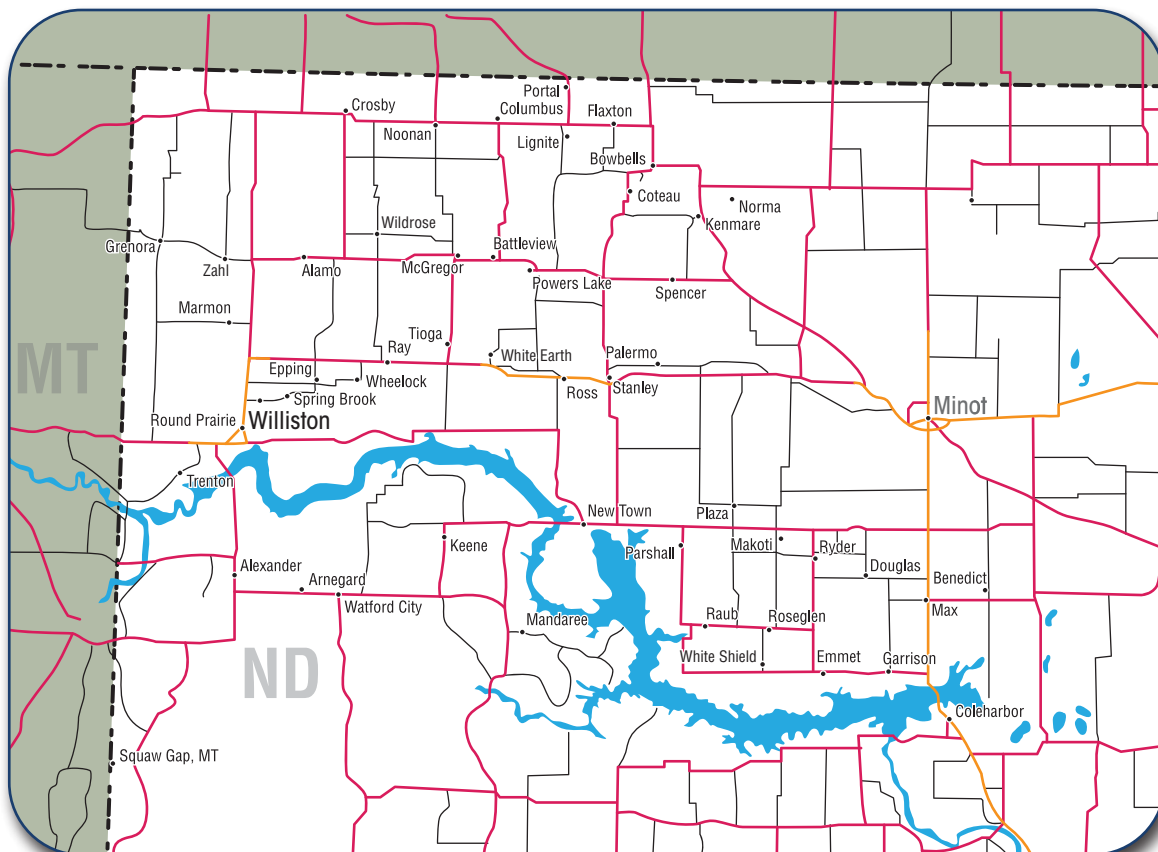

Northwest North Dakota

TELEPHONE DIRECTORY

ONLINE DIRECTORY:

ndnumbers.com

Above are exchanges
that receive distribution
(except Minot)

Nemont Communications
800.636.6680 | Scobey, MT

Northwest Communications
800.245.5884 | Ray, ND

Reservation Networks
888.862.3115 | Parshall, ND