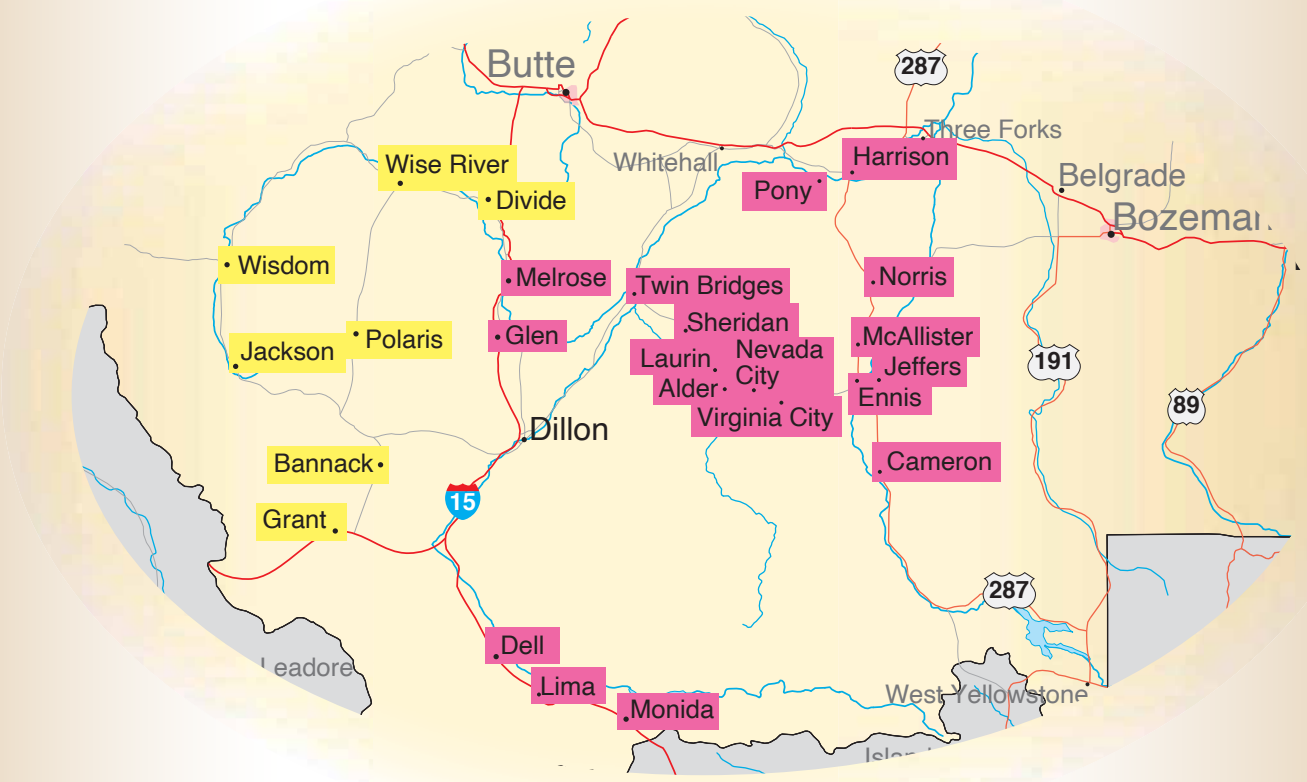

NDP

NORTHERN DIRECTORY PUBLISHING

PO Box 2367 • Great Falls, Montana 59403

1.800.761.5234

Above are exchanges that receive distribution which includes Dillon.