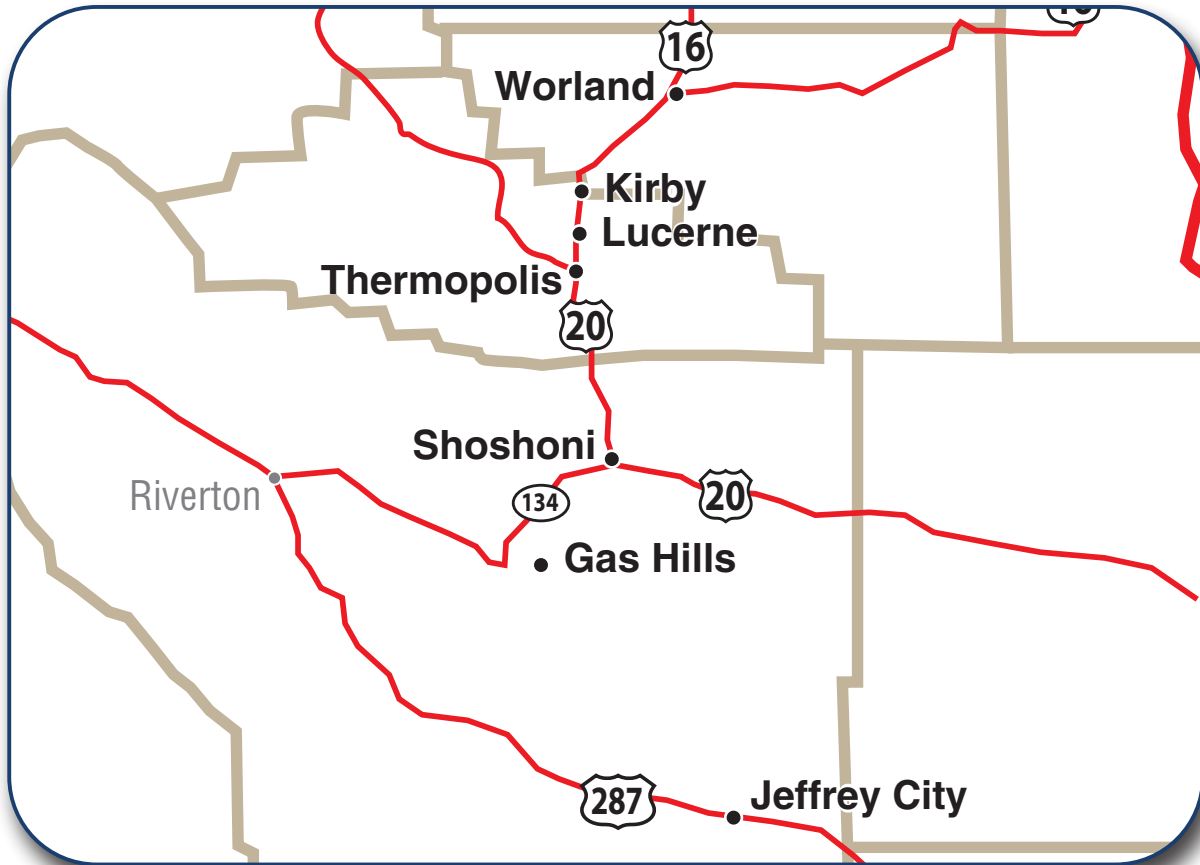

WHITE PAGES *Yellow colored advertising is available*

- | | | | |
|--------------|----------------|-------------|---------------|
| • Basin | • Gas Hills | • Lovell | • Shell |
| • Bonanza | • Grass Creek | • Lucerne | • Shoshoni |
| • Burlington | • Greybull | • Manderson | • Ten Sleep |
| • Byron | • Hamilton | • Meeteetse | • Thermopolis |
| • Cody | • Dome | • Otto | • Wapiti |
| • Cowley | • Hyattville | • Owl Creek | • Worland |
| • Emblem | • Jeffrey City | • Powell | |
| • Garland | • Kirby | • Ralston | |

COUNTIES SERVED

- Fremont
- Hot Springs
- Washakie

Wyoming

PO Box 2367 | Great Falls, Montana 59403

Worland Thermopolis

TELEPHONE DIRECTORY

Worland, WY

Above locations receive distribution,
except Riverton.