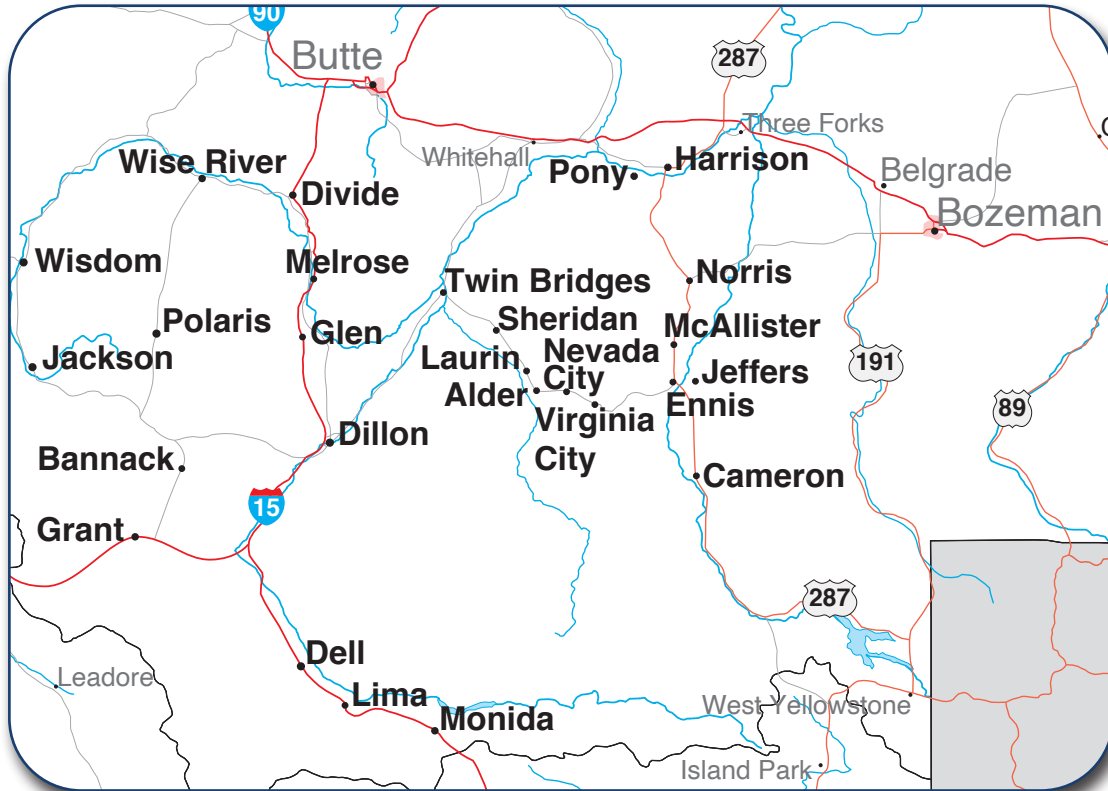

- Bozeman Businesses
- Butte Businesses
- Dillon
- Divide
- Ennis
- Grant
- Harrison
- Jackson
- Lima
- Melrose
- Sheridan
- Twin Bridges
- Virginia City
- Whitehall
- Wisdom
- Wise River

COUNTIES SERVED

- Beaverhead
- Gallatin
- Jefferson
- Madison
- Silver Bow

800.761.5234
PO Box 2367 | Great Falls, Montana 59403

Madison, Beaverhead, Ruby

TELEPHONE DIRECTORY

ONLINE DIRECTORY:

3riversfindit.com

Above are exchanges
that receive distribution