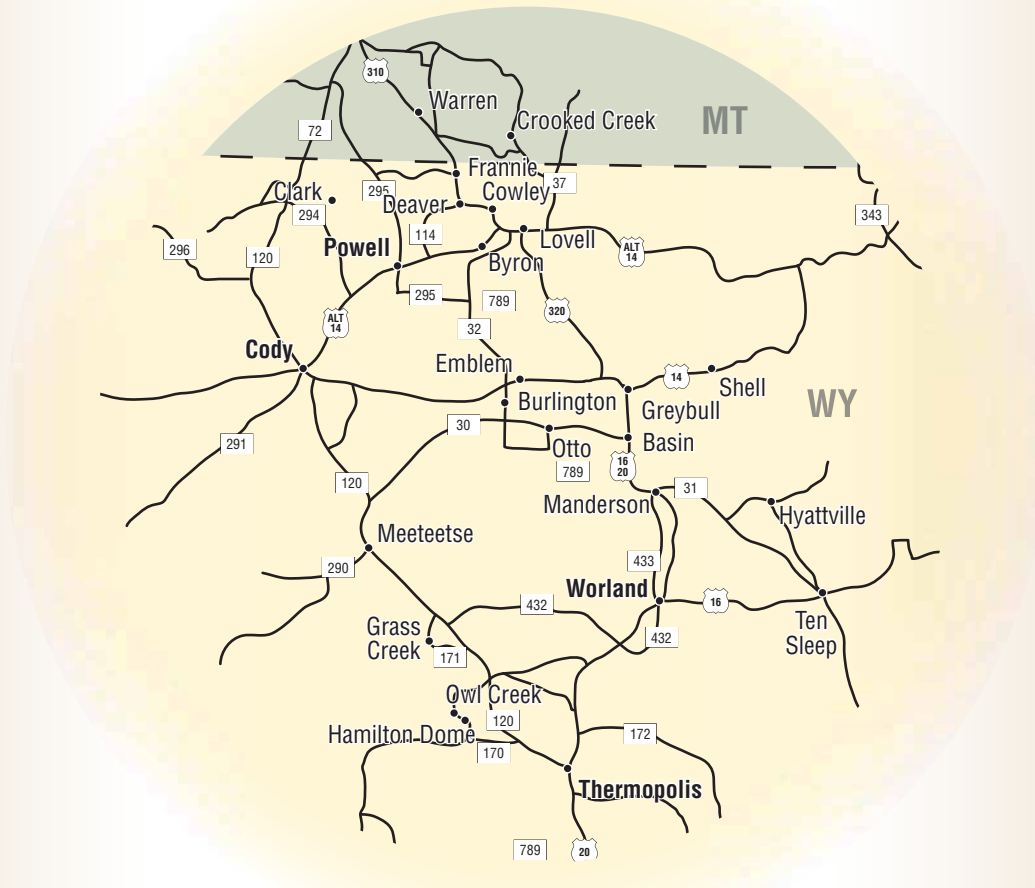

NDP

NORTHERN DIRECTORY PUBLISHING

PO Box 2367 • Great Falls, Montana 59403

1.800.761.5234

Wyoming

Above locations
receive distribution

TCT
Basin, WY
1.800.354.2911

Big Horn Regional

TELEPHONE DIRECTORY