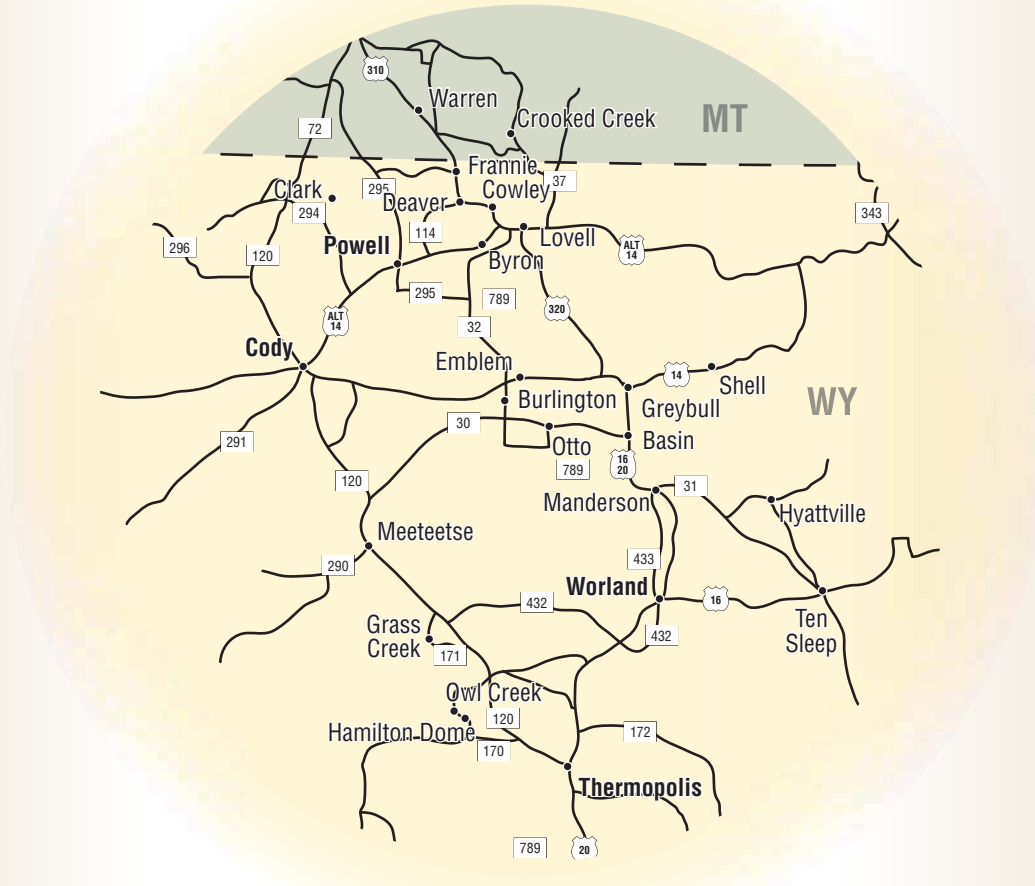

NDP

NORTHERN DIRECTORY PUBLISHING

PO Box 2367 • Great Falls, Montana 59403

1.800.761.5234

Wyoming

Above locations
receive distribution

TCT
Basin, WY
1.800.354.2911

Big Horn Regional

TELEPHONE DIRECTORY