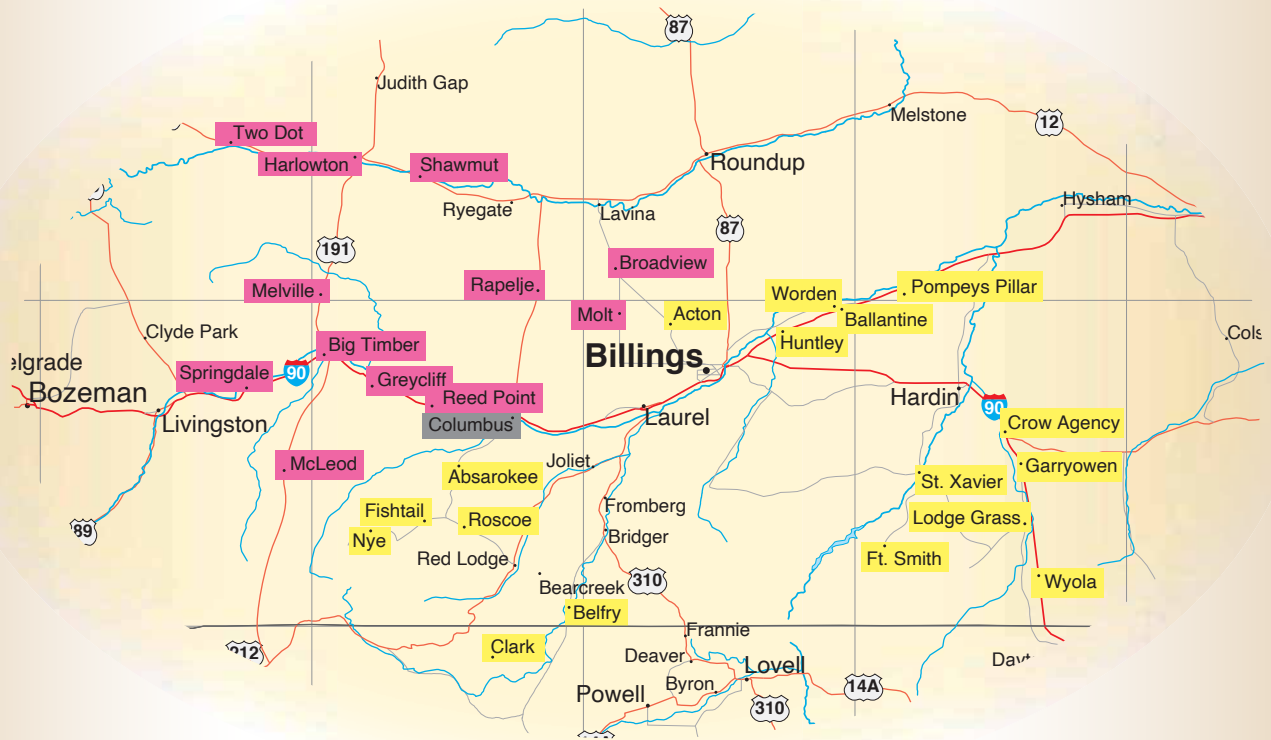

WHITE PAGES *Yellow colored advertising available*

Absarokee	Crow Agency	Joliet	Reed Point
Acton	Edgar	Lodge Grass	Roberts
Ballantine	Fishtail	McLeod	Roscoe
Belfry	Fort Smith	Melville	Saint Xavier
Big Timber	Fromberg	Molt	Shawmut
Boyd	Garryowen	Nye	Springdale
Bridger	Greycliff	Park City	Two Dot
Broadview	Hardin	Pompeys Pillar	Worden
Clark	Harlowton	Rapelje	Wyola
Columbus	Huntley	Red Lodge	Yellowtail

1.800.761.5234

Above are locations that receive distribution

Montana

- Triangle Exchanges
- Nemont Exchanges
- Both

Yellowstone Valley

TELEPHONE DIRECTORY

Havre, MT 800.332.1201

Scobey, MT 800.636.6680