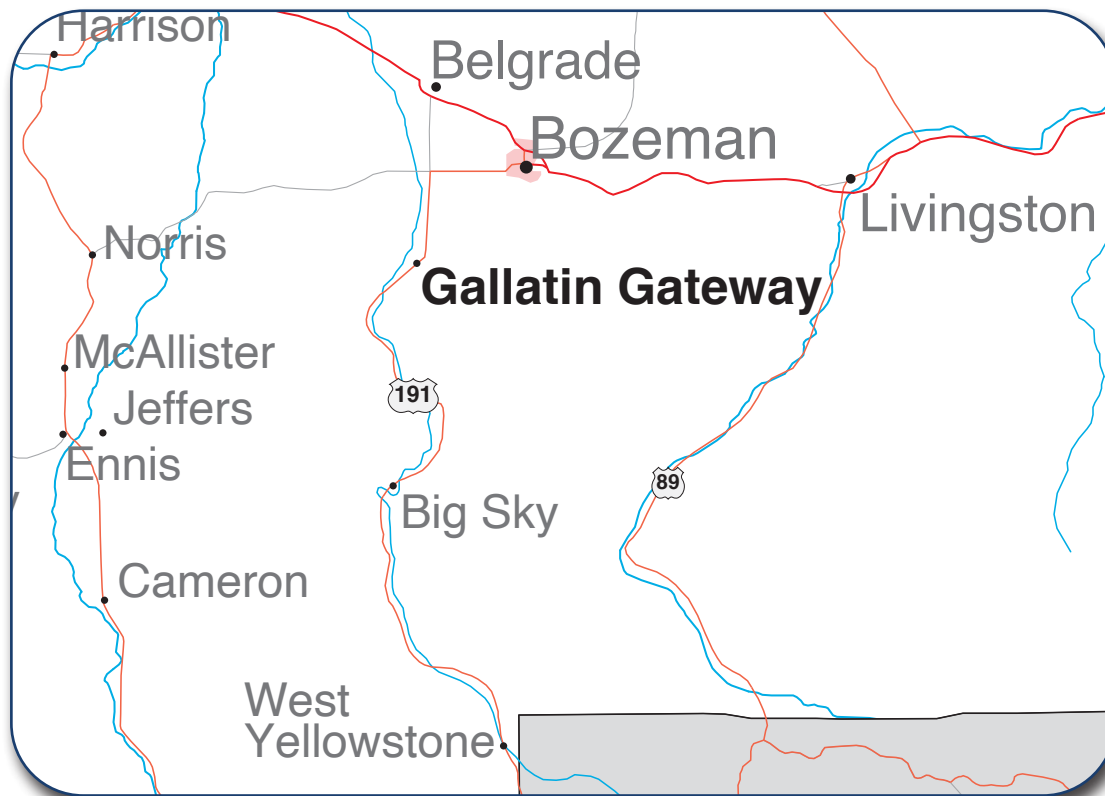

WHITE PAGES *Yellow colored advertising is available*

- Big Sky
- West Yellowstone
- Bozeman Businesses Including:
 - Amsterdam
 - Manhattan
 - Belgrade
 - Three Forks
 - Churchill
 - Trident
 - Gallatin Gateway
 - Willow Creek
 - Logan

COUNTIES SERVED

- Gallatin
- Madison

Montana

PO Box 2367 | Great Falls, Montana 59403

Big Sky

TELEPHONE DIRECTORY

ONLINE DIRECTORY:

3riversfindit.com