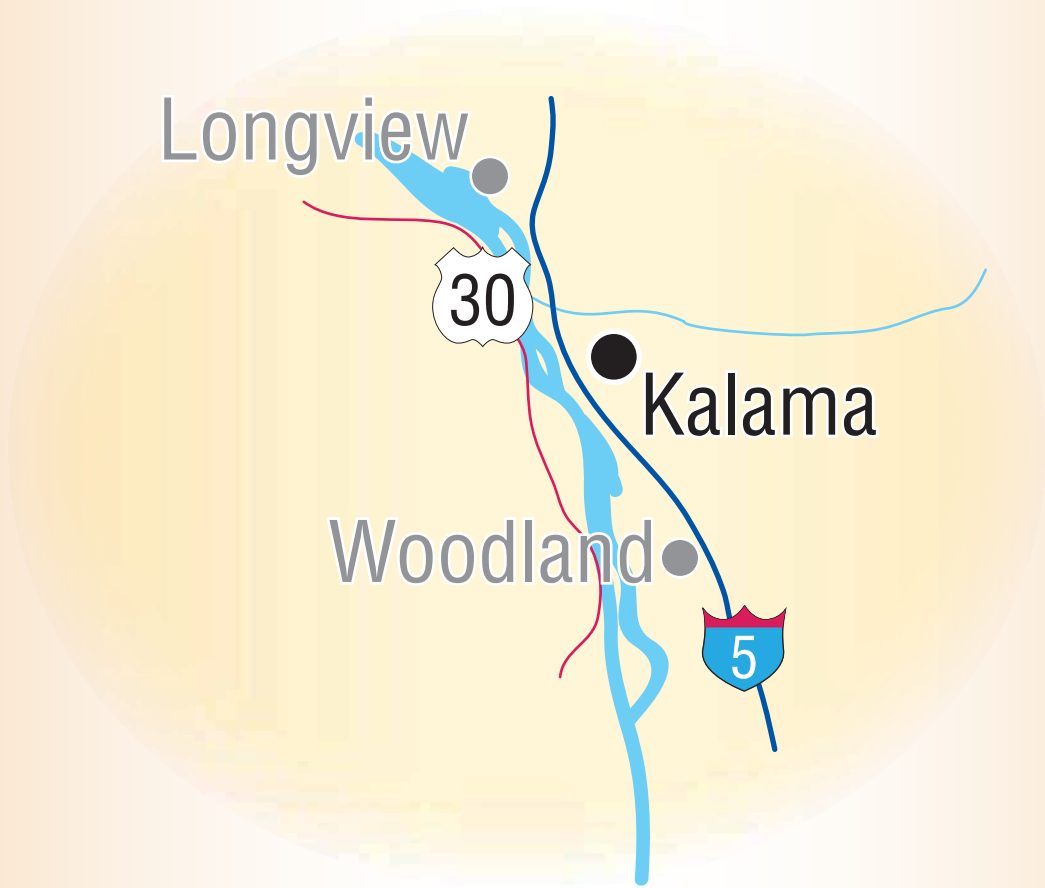

NDP

NORTHERN DIRECTORY PUBLISHING

PO Box 2367 • Great Falls, Montana 59403

1.800.761.5234

*Kalama receives distribution