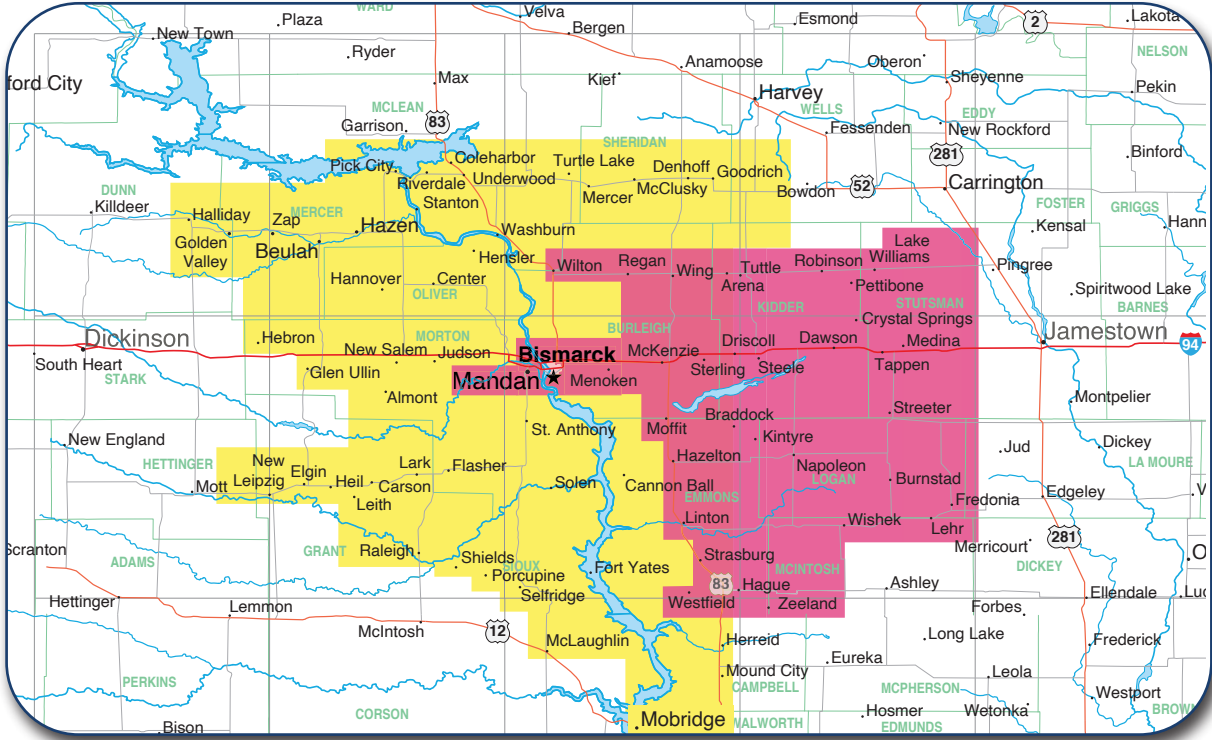

Missouri Slope TELEPHONE DIRECTORY

ONLINE DIRECTORY:

directory.bektel.com | directory.westriv.com

Above are exchanges that receive distribution